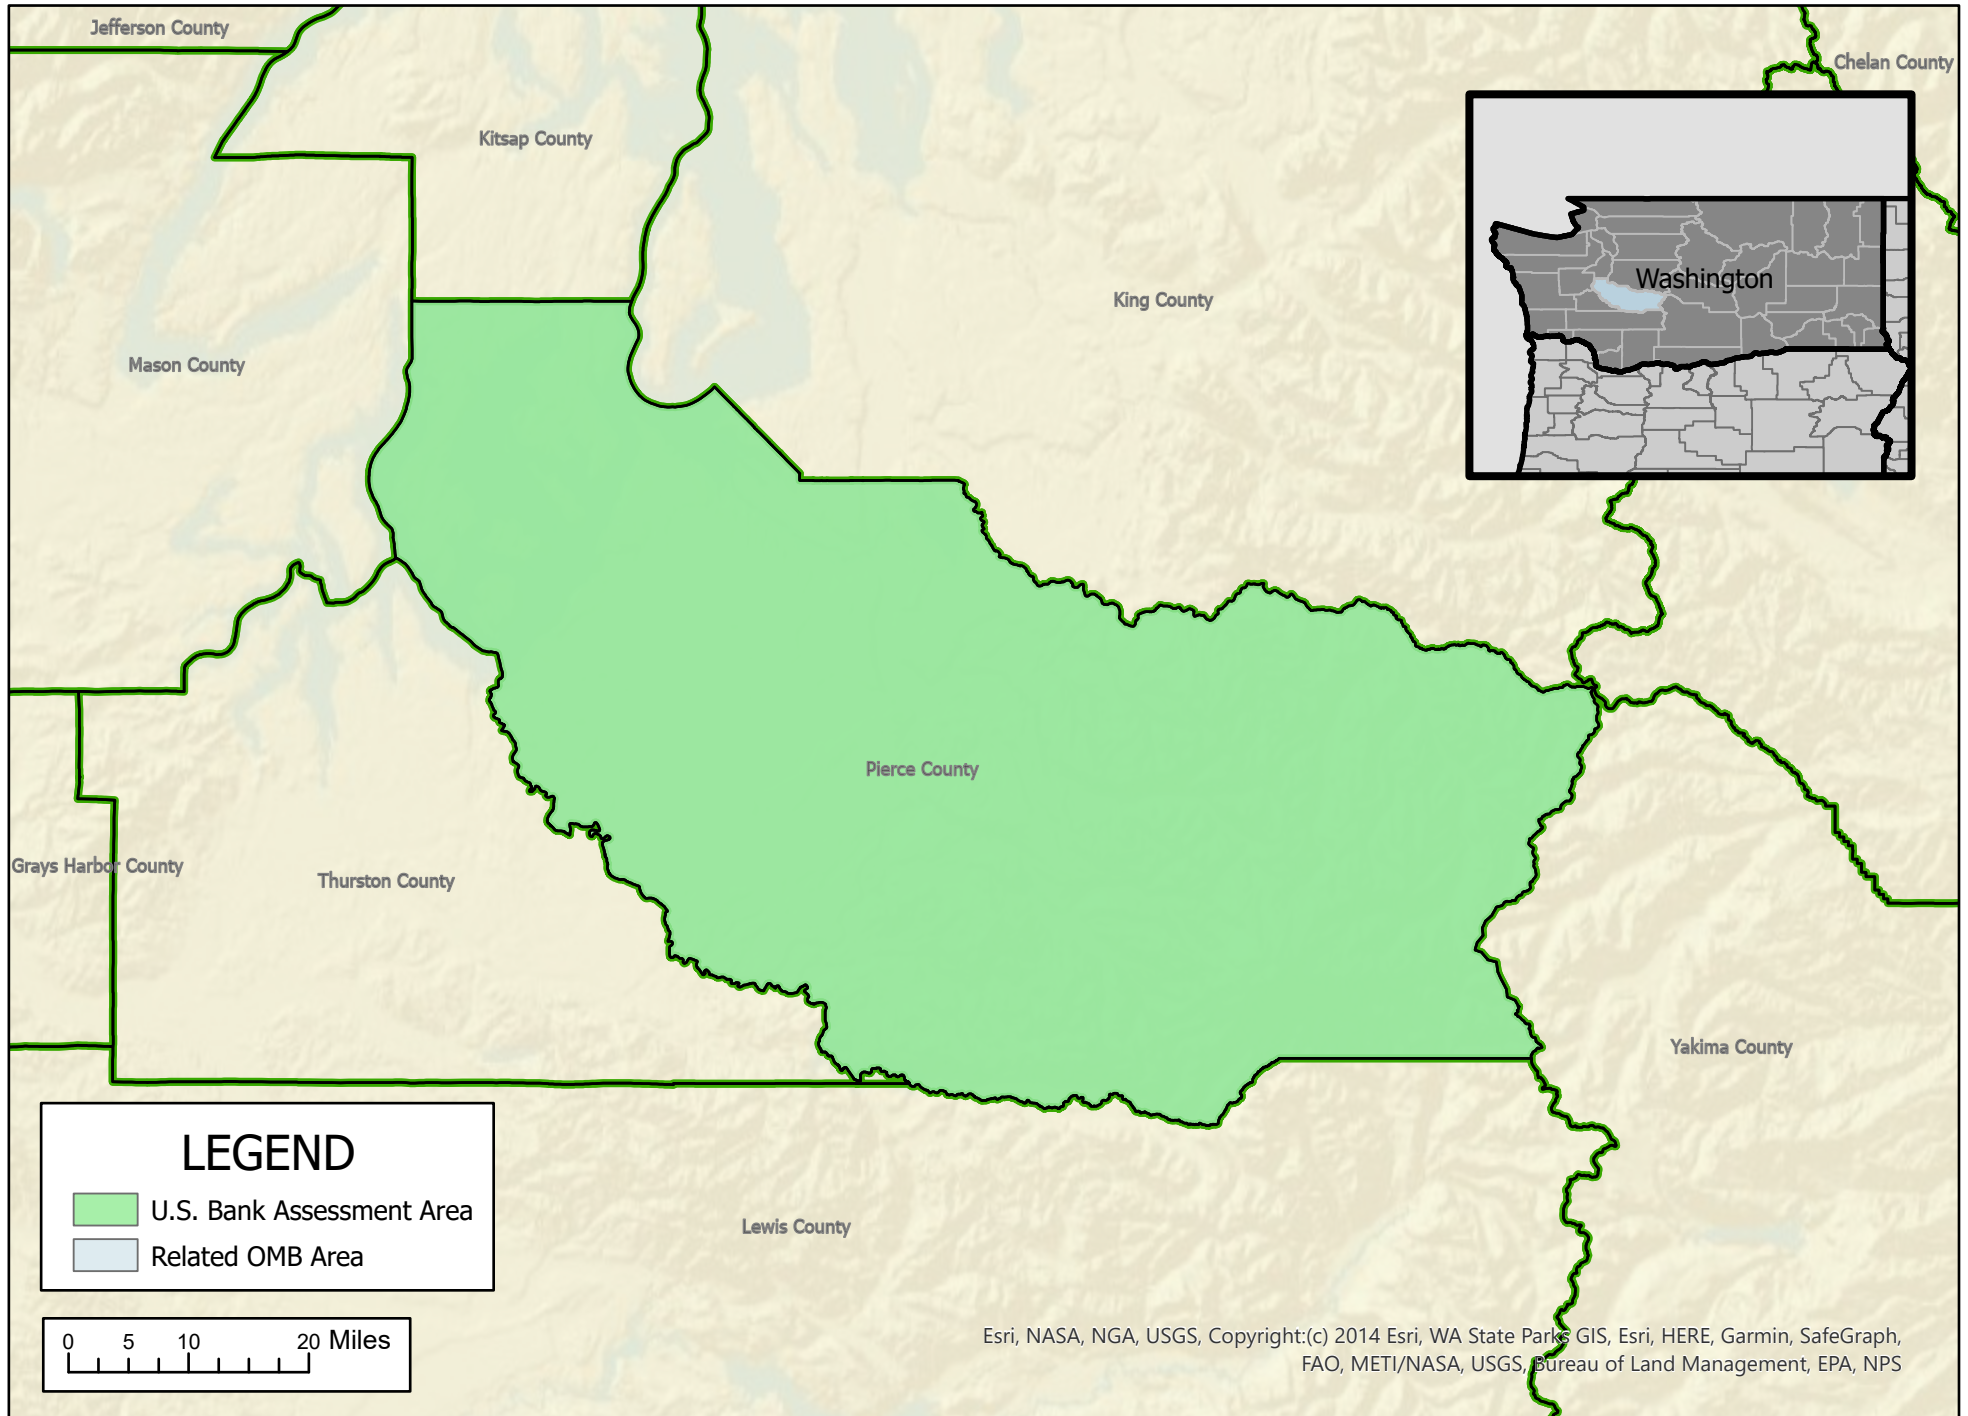

# U. S. Bank - Tacoma-Lakewood, WA MD Assessment Area

\*MD = Metropolitan Division

Map Created by U. S. Bank CRA department on 9/23/2022