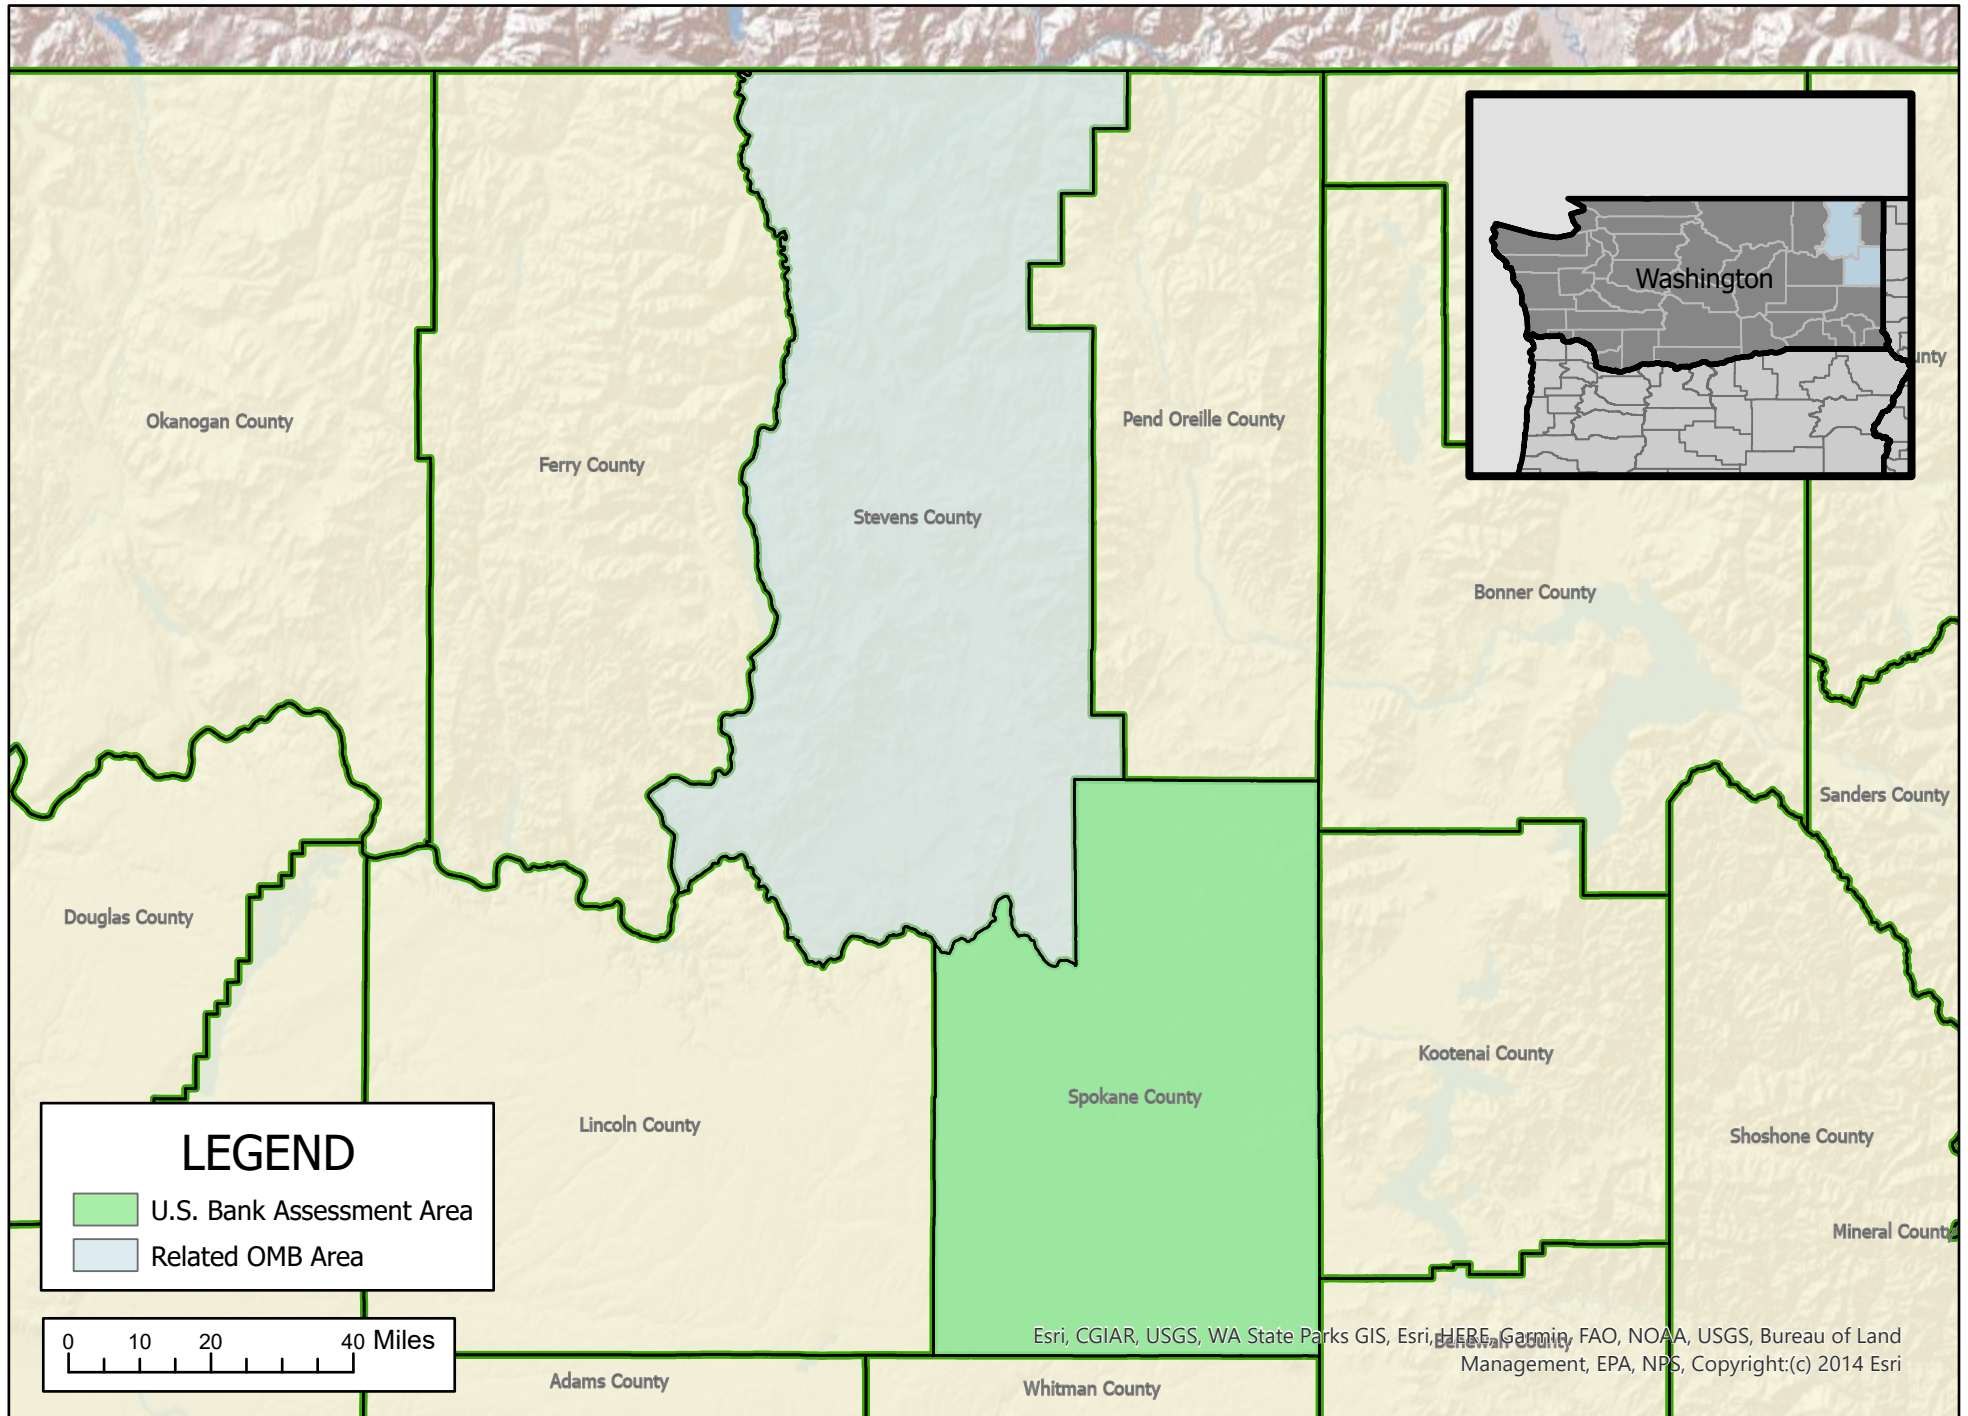

# U. S. Bank - Spokane-Spokane Valley, WA MSA Assessment Area

\*MSA = Metropolitan Statistical Area

Map Created by U. S. Bank CRA department on 9/23/2022