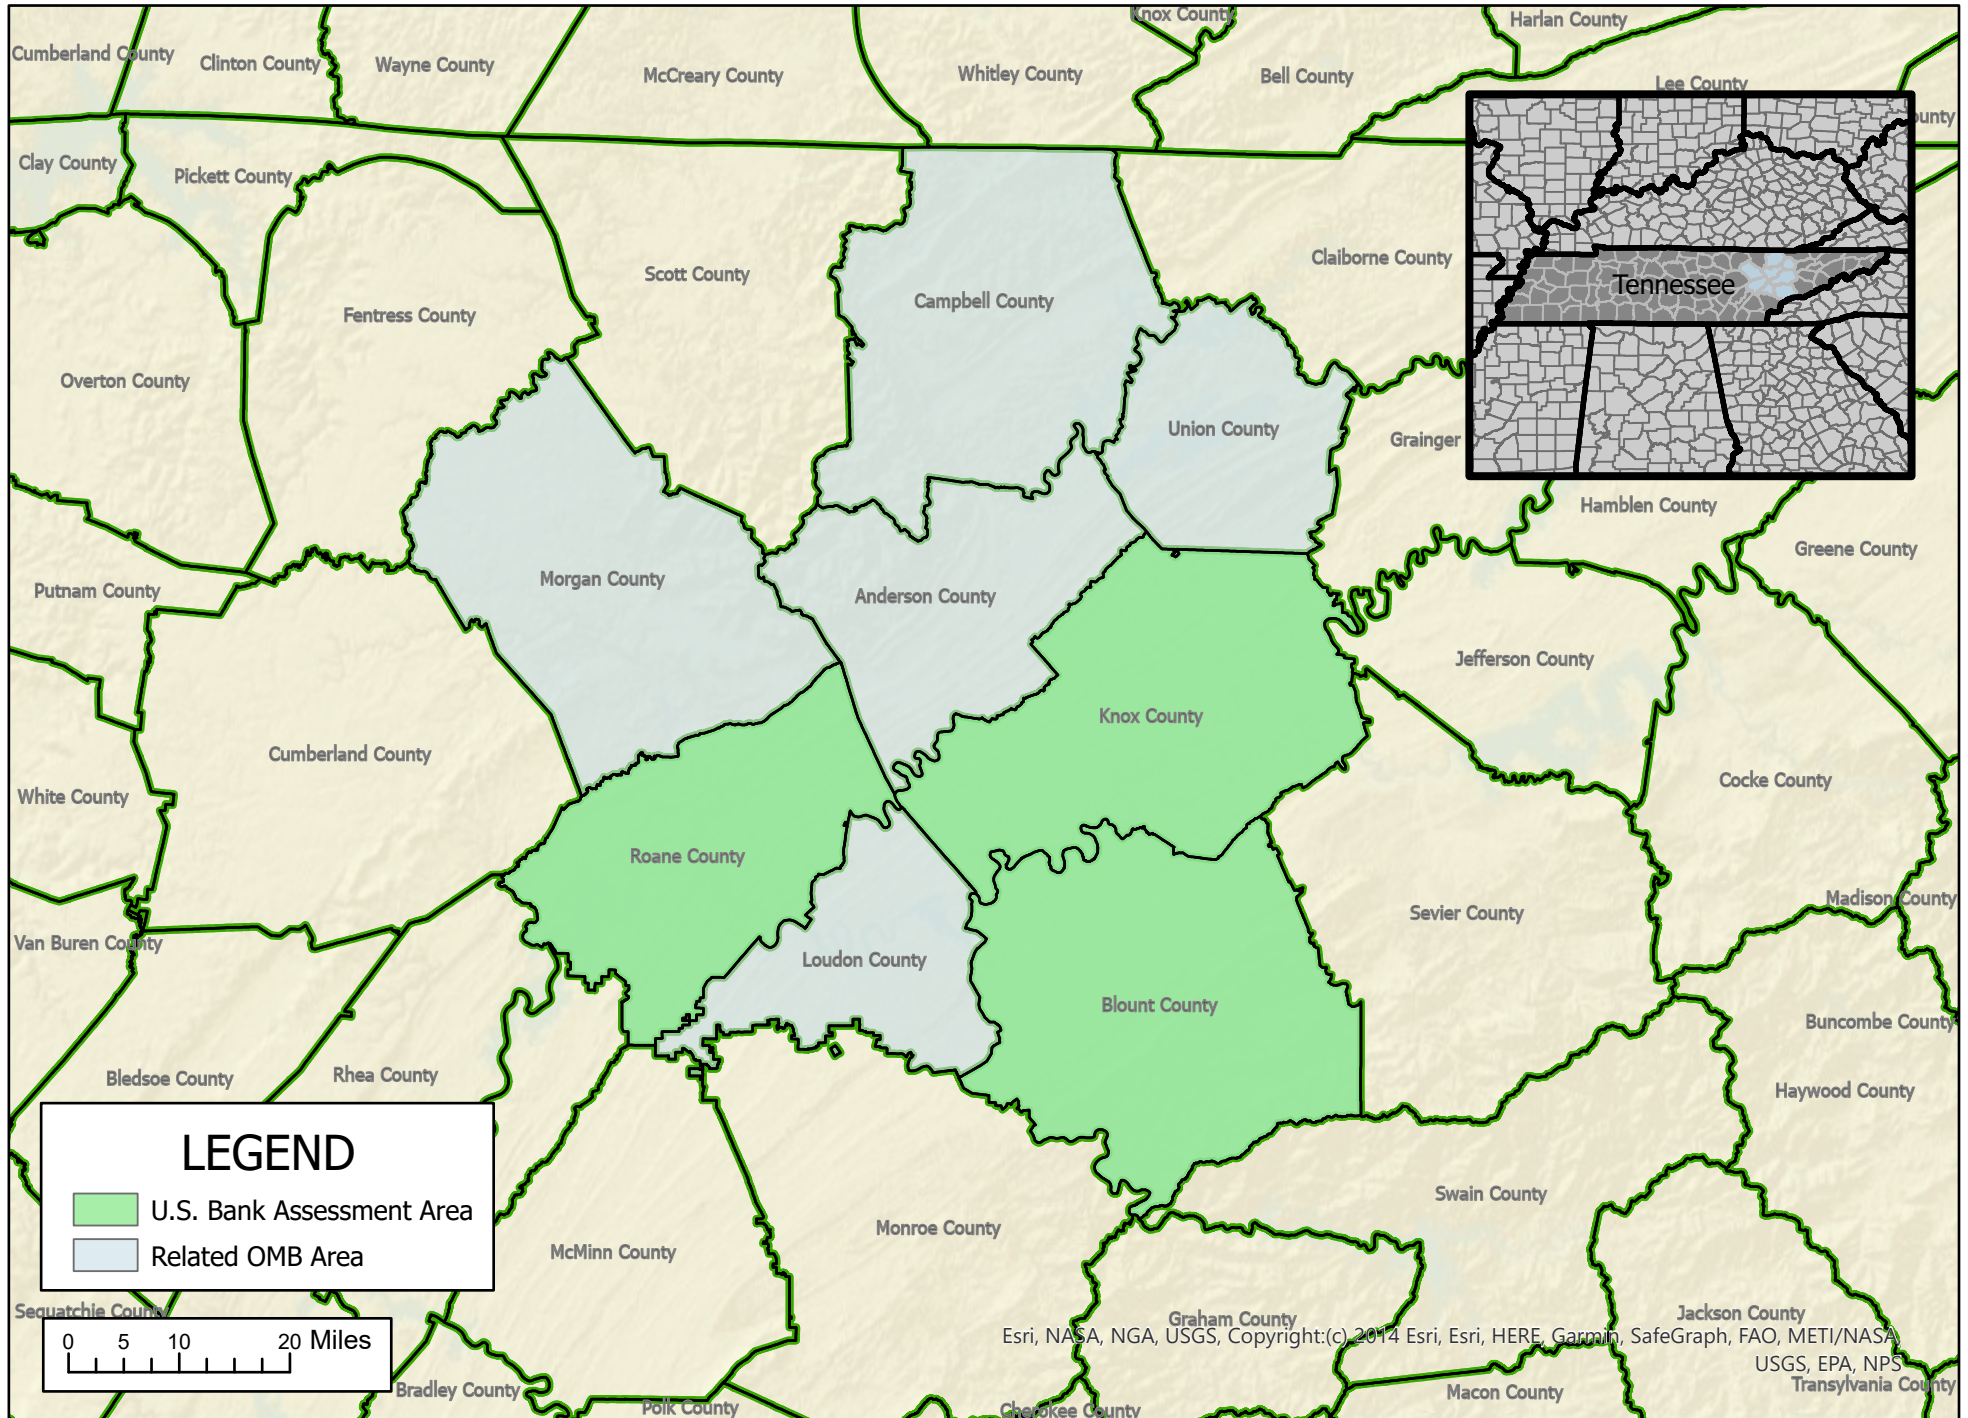

# U. S. Bank - Knoxville, TN MSA Assessment Area

\*MSA = Metropolitan Statistical Area

Map Created by U. S. Bank CRA department on 9/23/2022