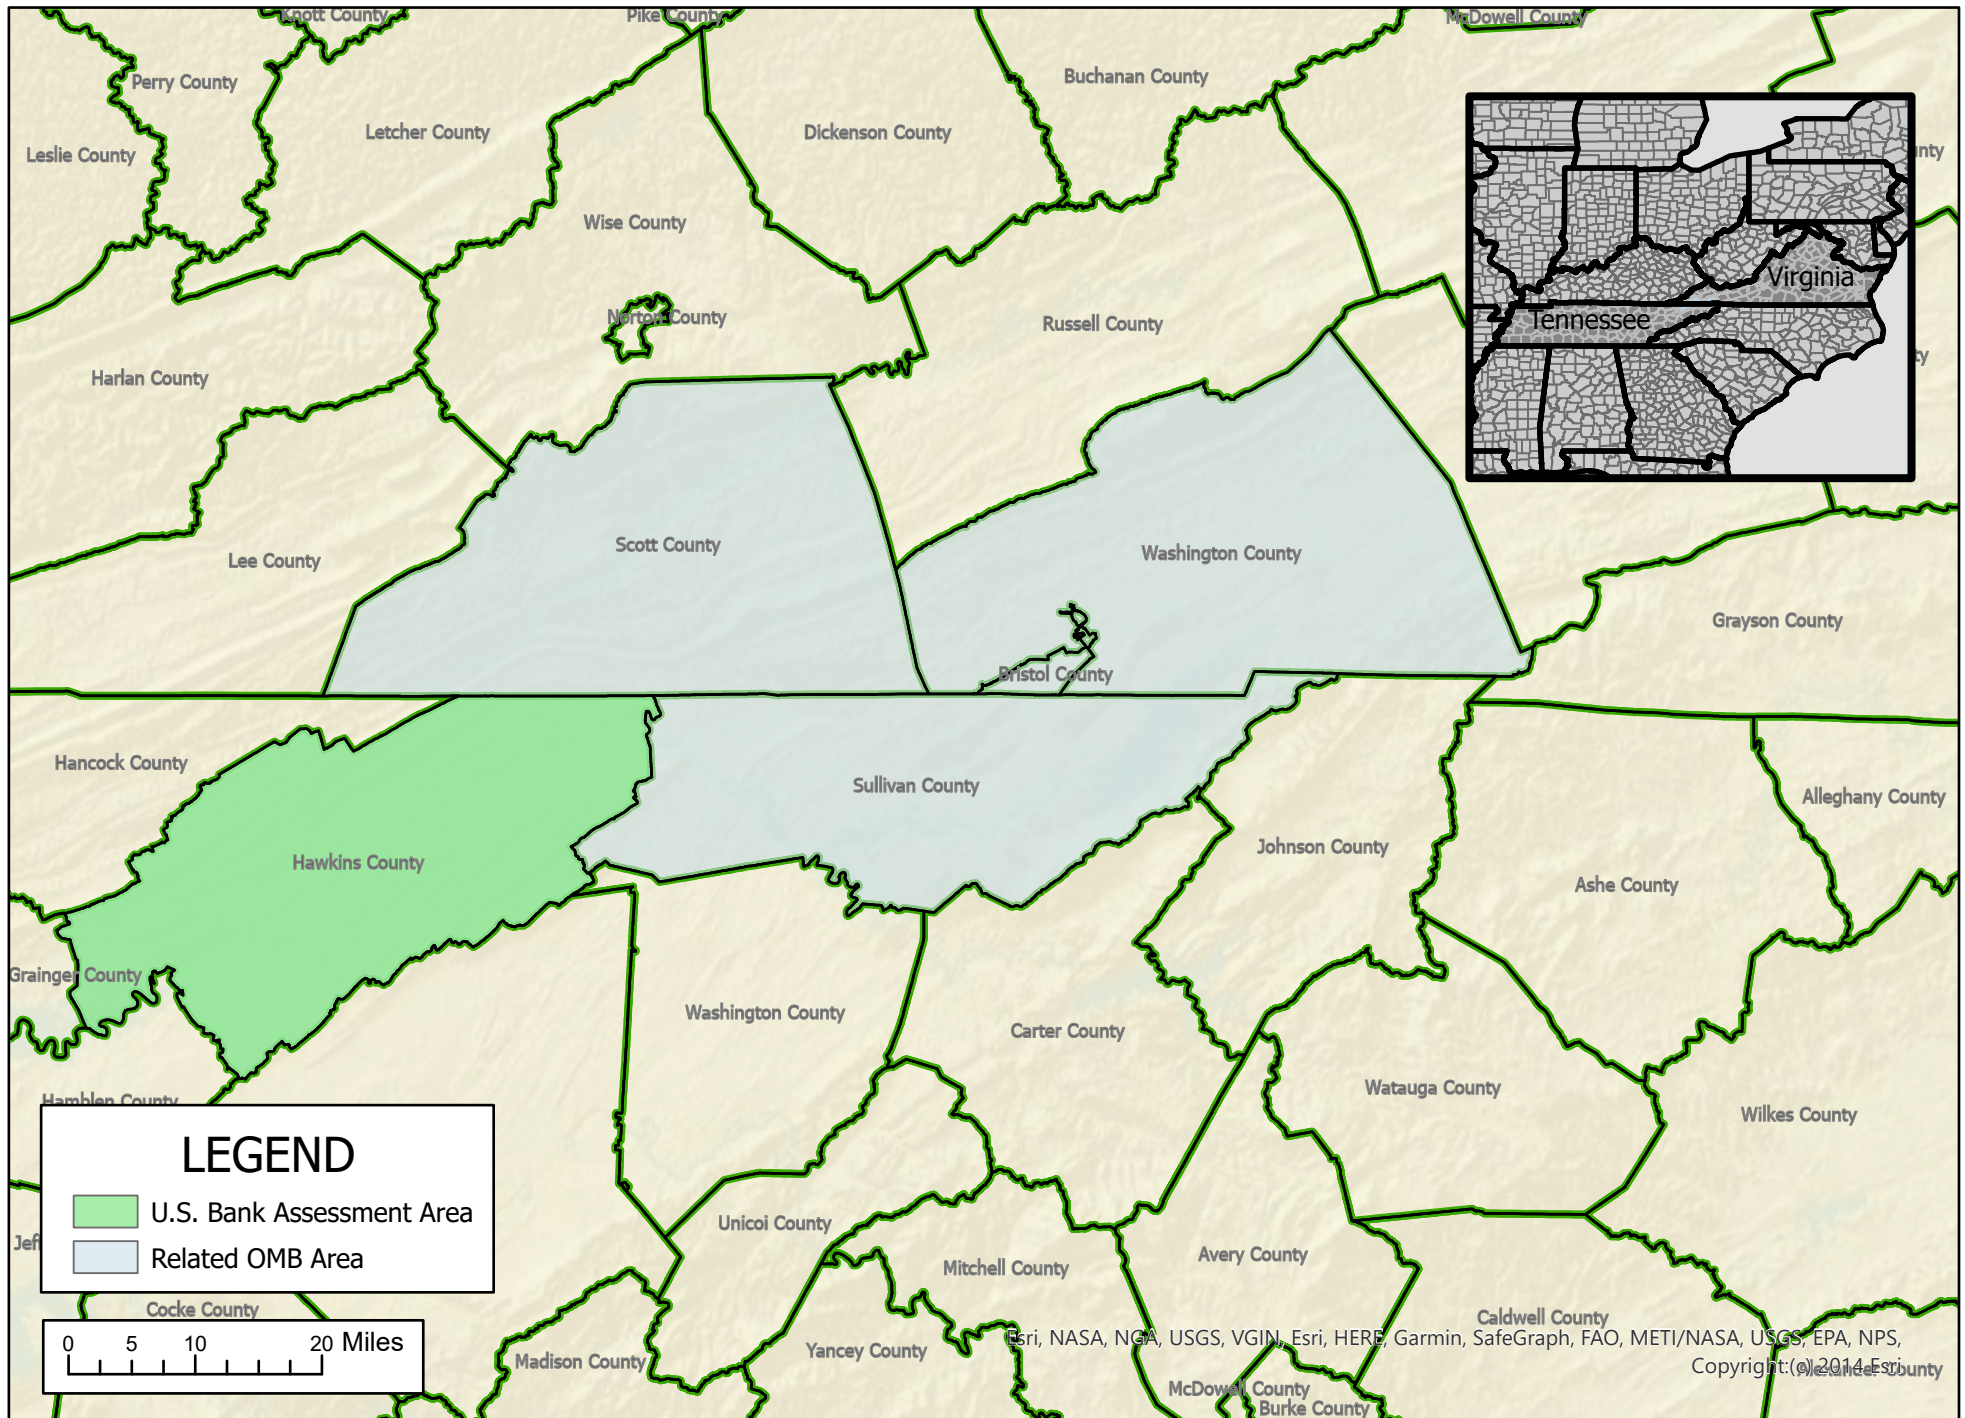

# U. S. Bank - Kingsport-Bristol, TN-VA MSA Assessment Area

\*MSA = Metropolitan Statistical Area

Map Created by U. S. Bank CRA department on 9/23/2022