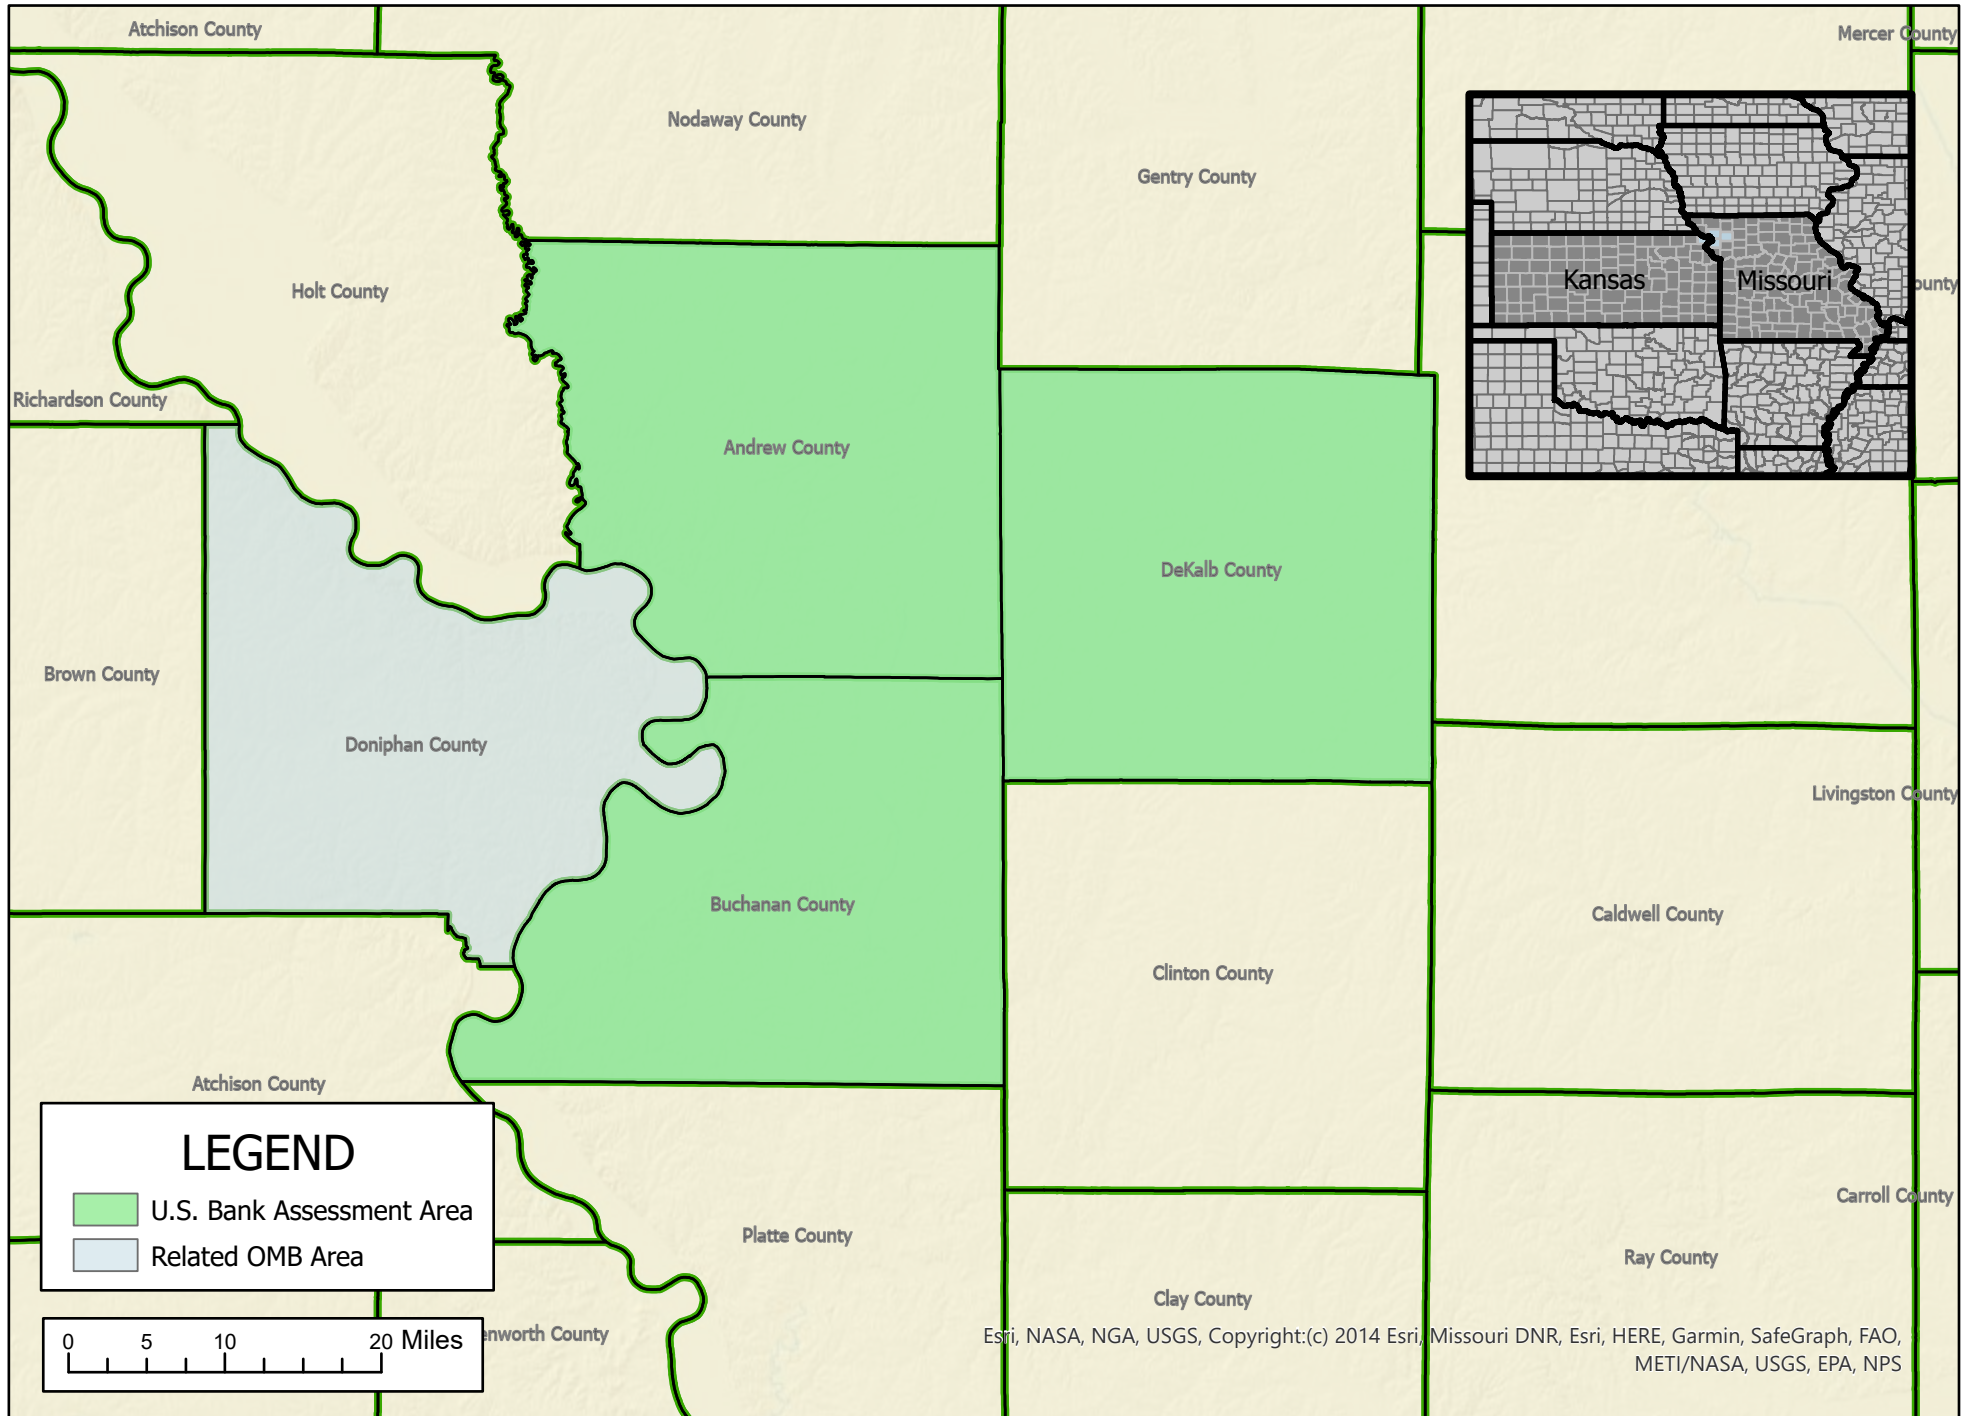

# U. S. Bank - St. Joseph, MO-KS MSA Assessment Area

\*MSA = Metropolitan Statistical Area

Map Created by U. S. Bank CRA department on 9/23/2022