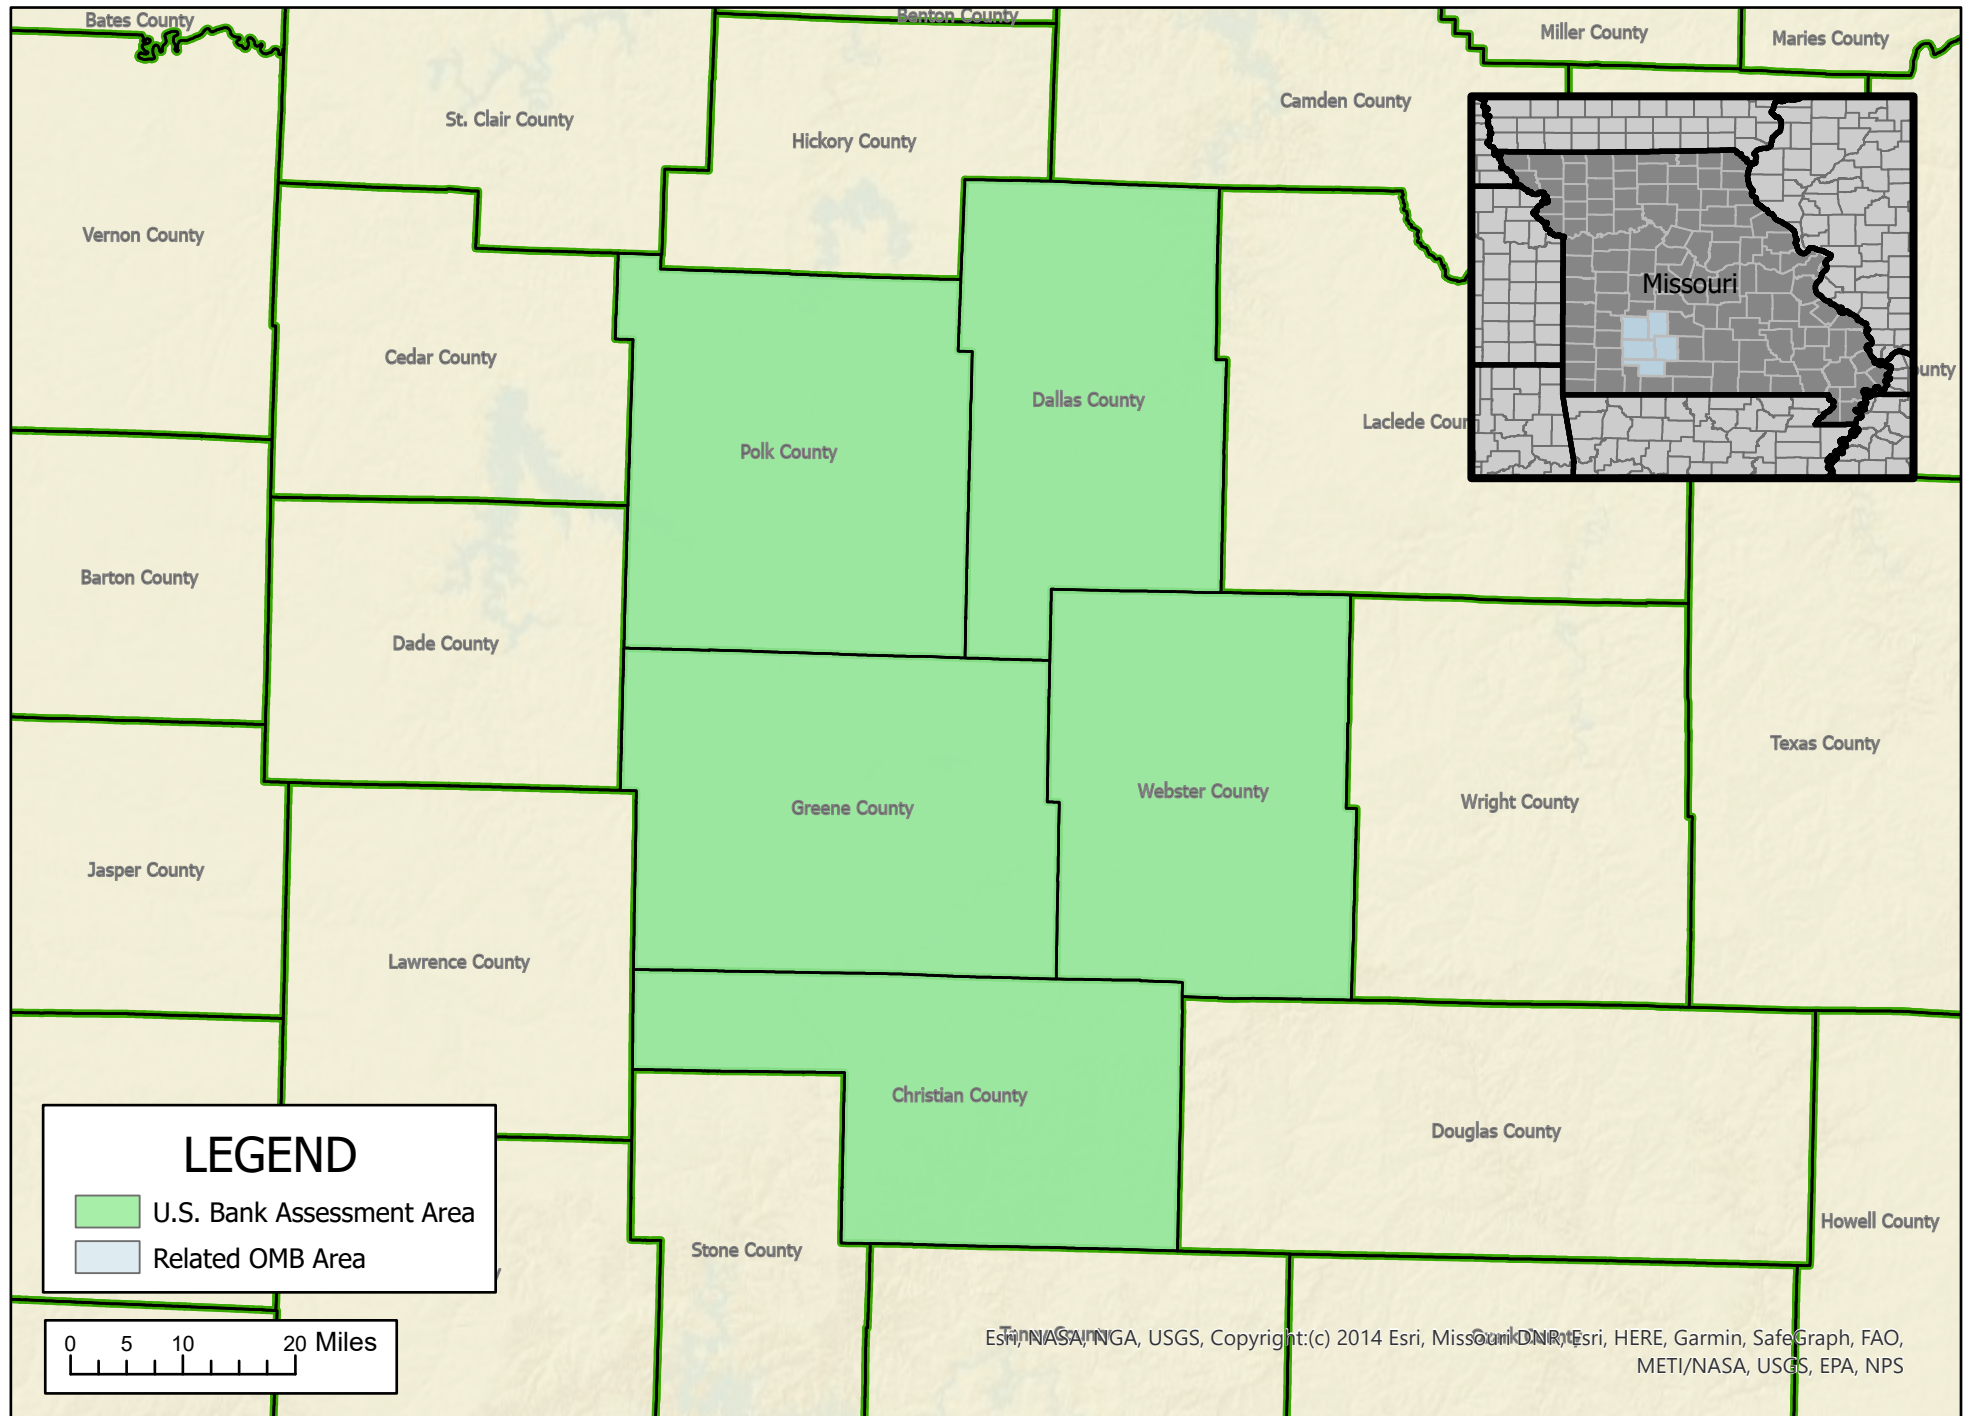

# U. S. Bank - Springfield, MO MSA Assessment Area

\*MSA = Metropolitan Statistical Area

Map Created by U. S. Bank CRA department on 9/23/2022