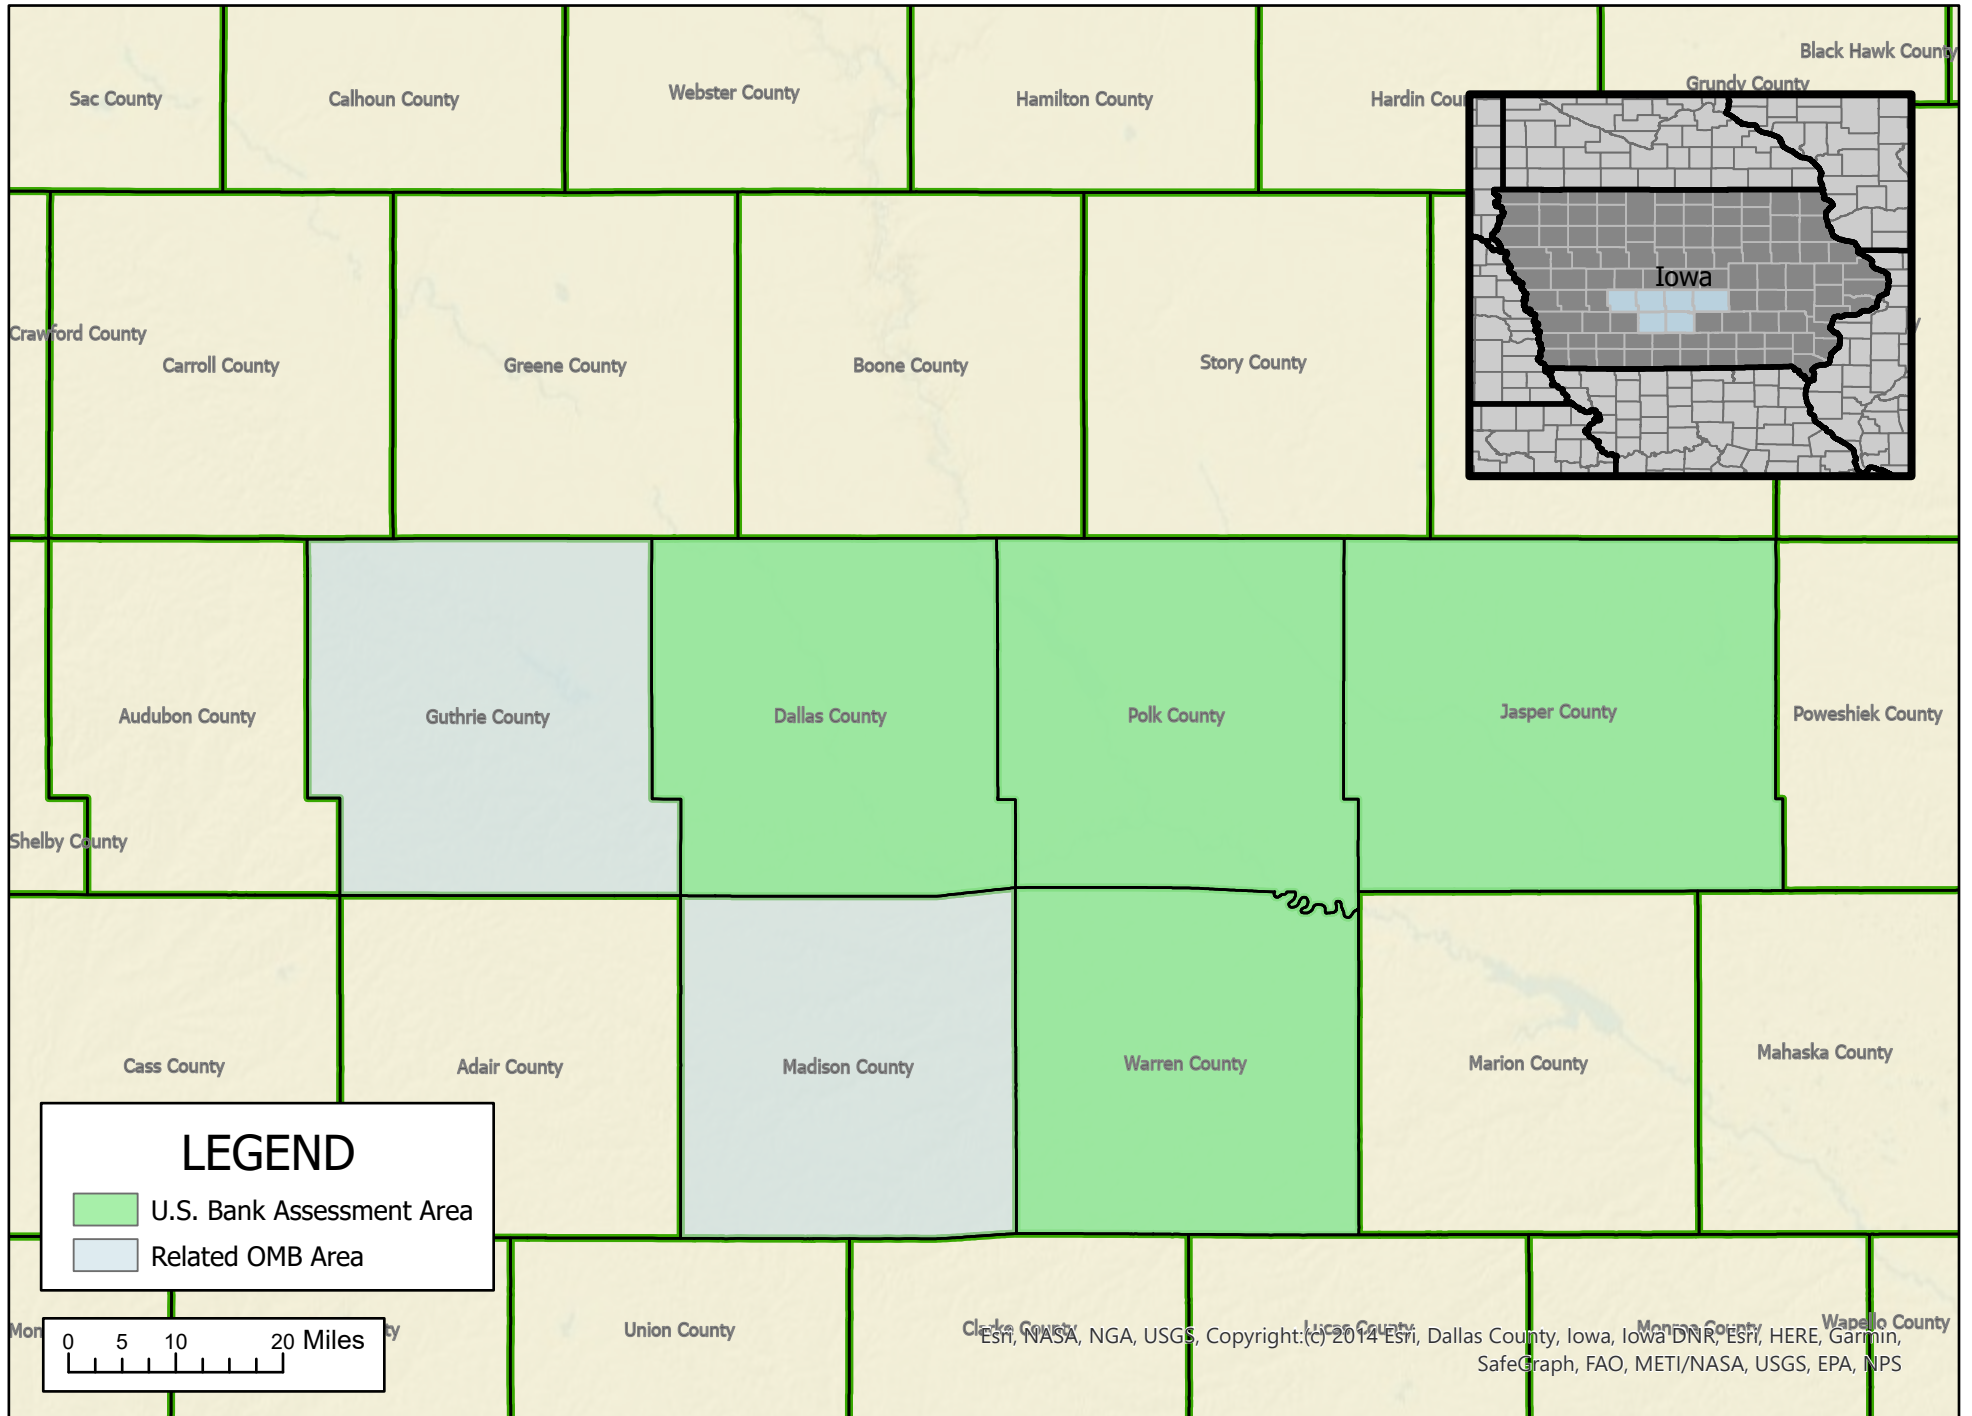

# U. S. Bank - Des Moines-West Des Moines, IA MSA Assessment Area

\*MSA = Metropolitan Statistical Area

Map Created by U. S. Bank CRA department on 9/23/2022