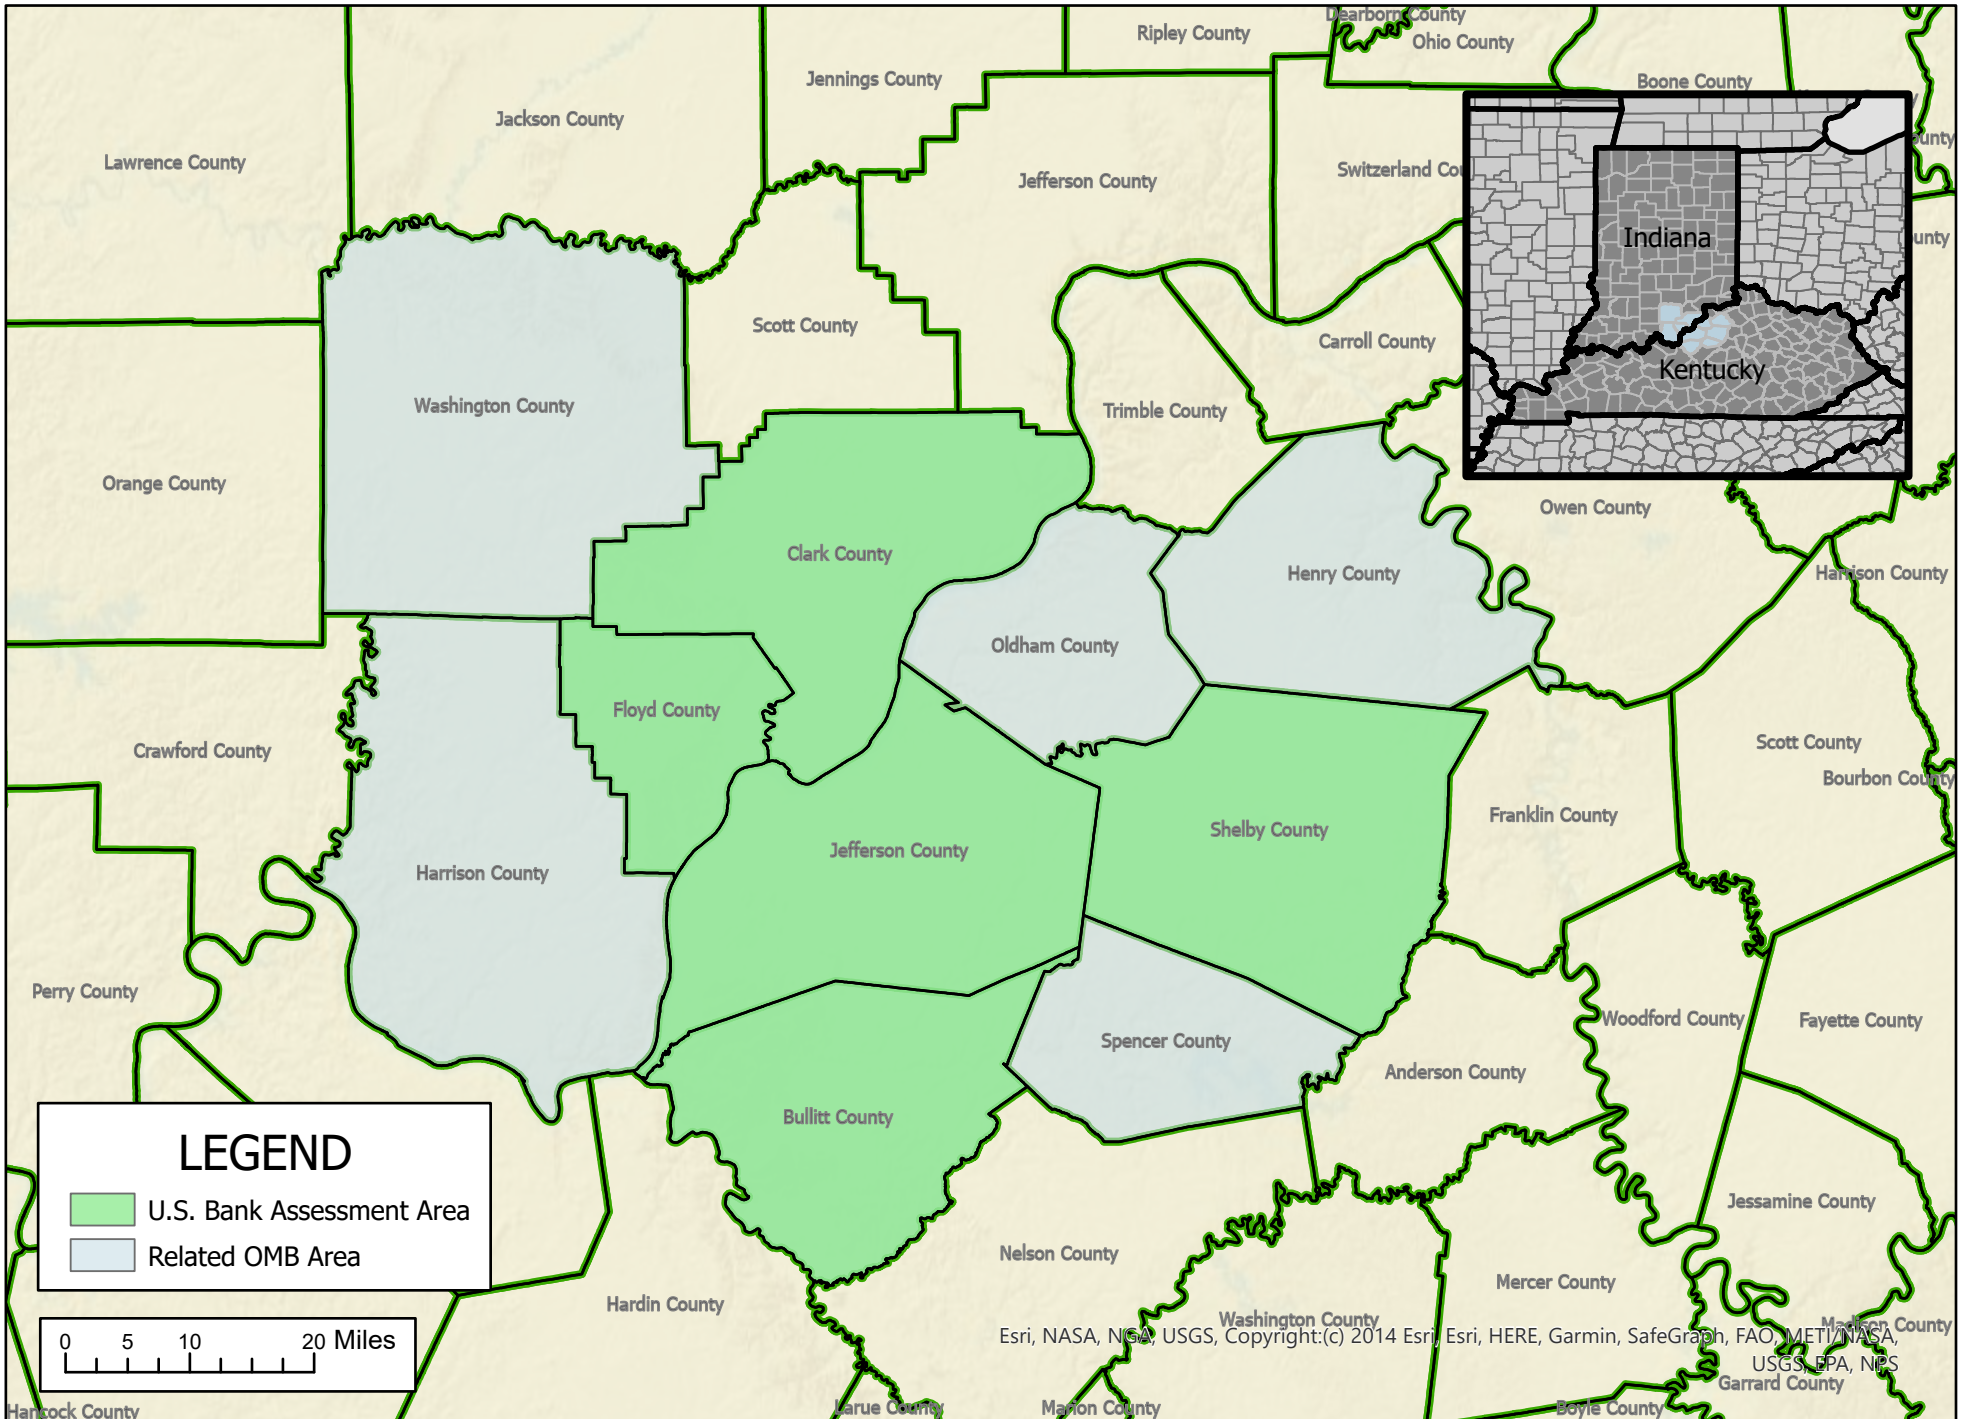

U. S. Bank - Louisville/Jefferson County, KY-IN MSA Assessment Area

*MSA = Metropolitan Statistical Area

Map Created by U. S. Bank CRA department on 9/23/2022