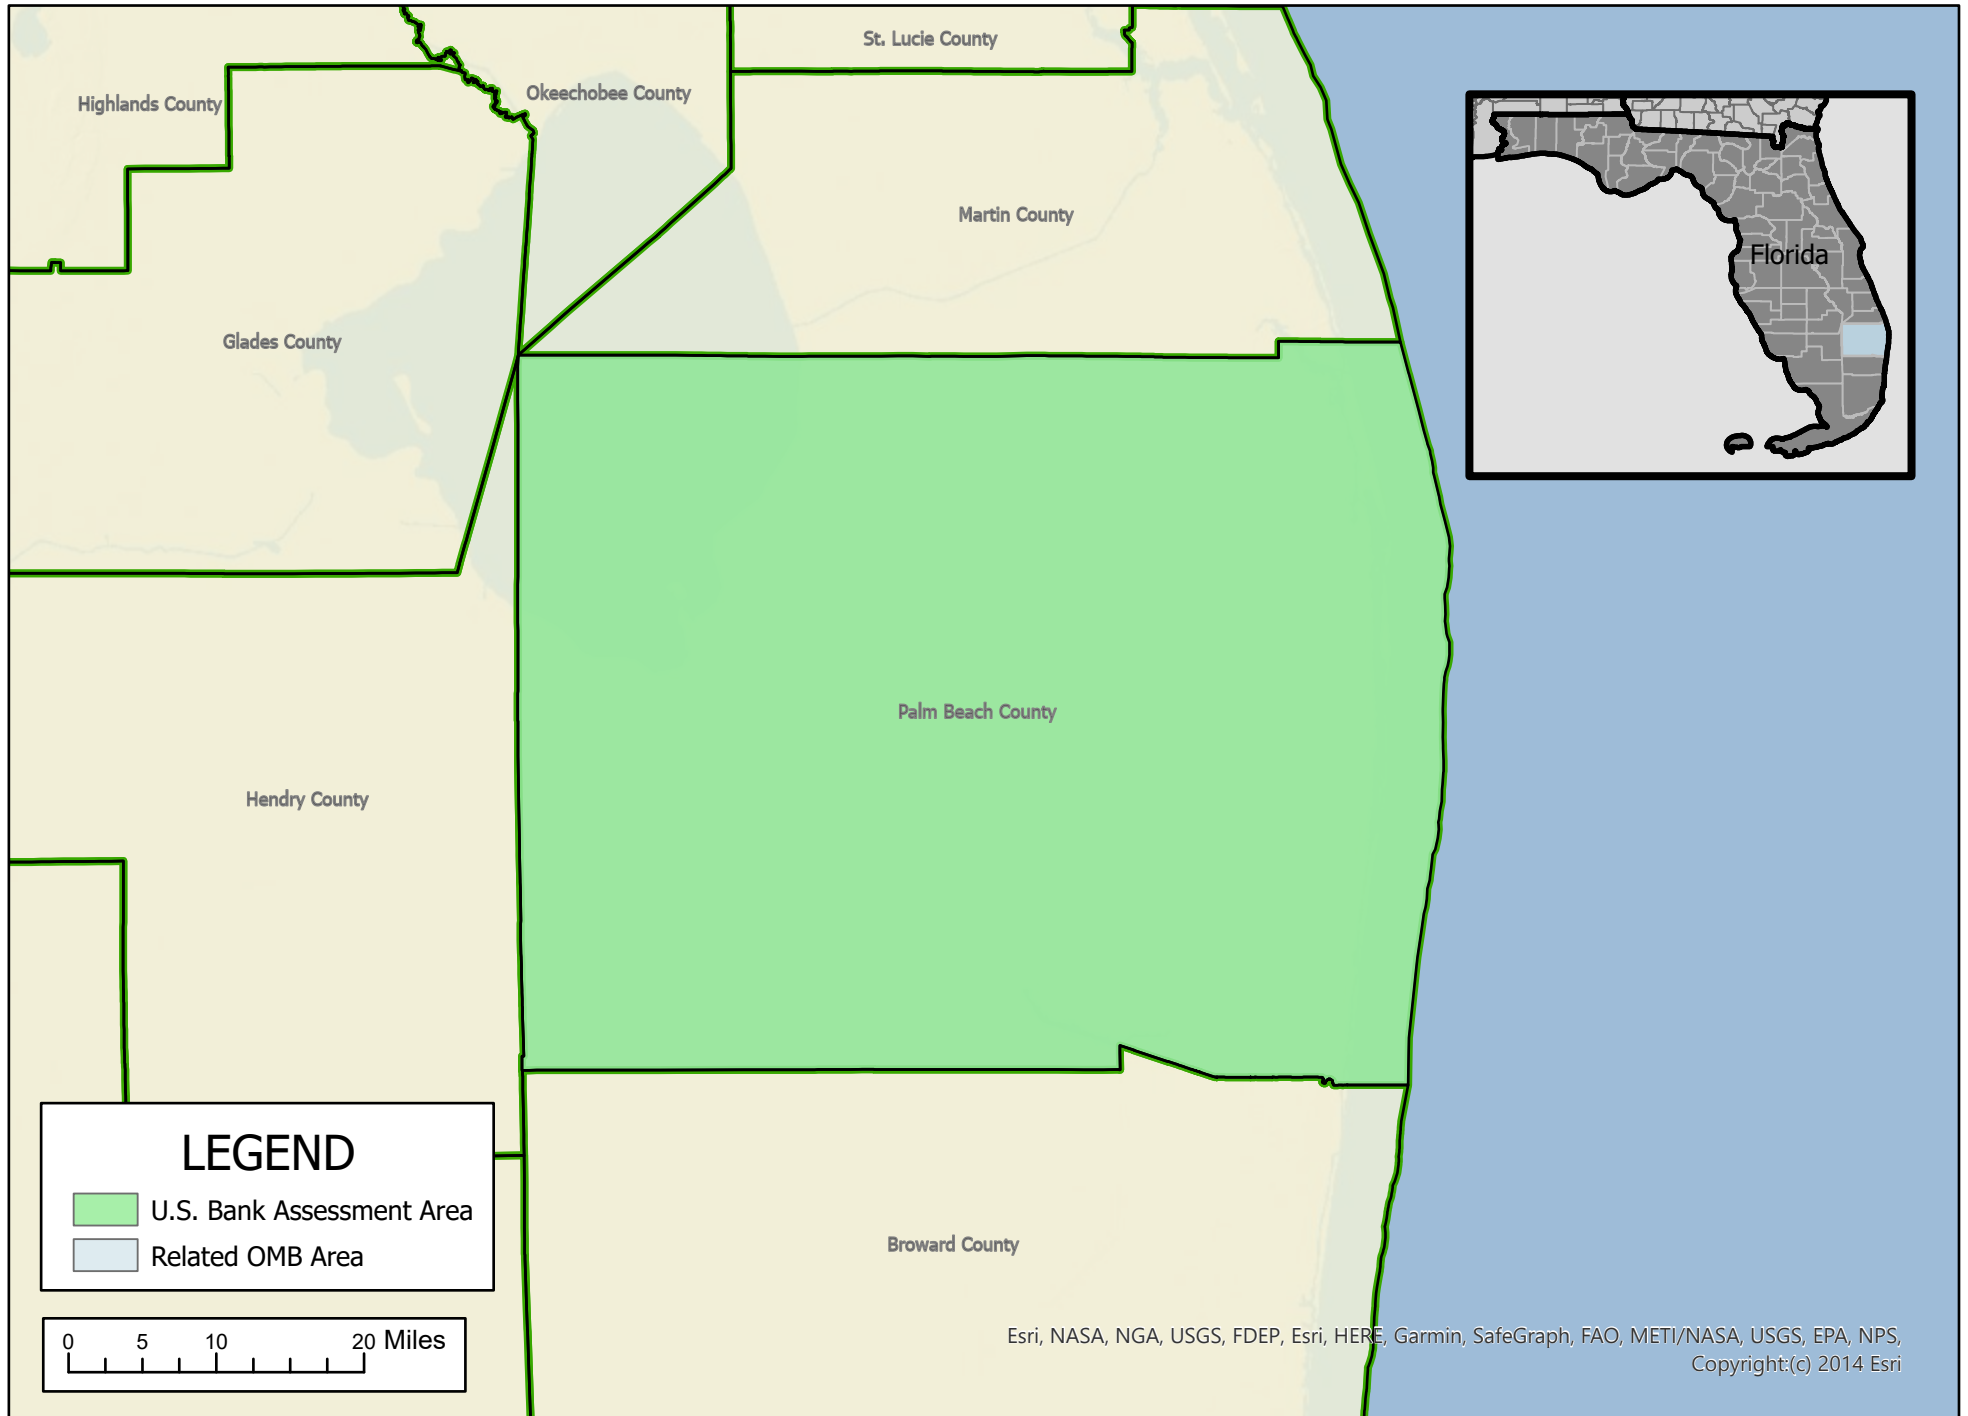

U. S. Bank - West Palm Beach-Boca Raton-Boynton Beach, FL MD Assessment Area

*MD = Metropolitan Division

Map Created by U. S. Bank CRA department on 9/23/2022